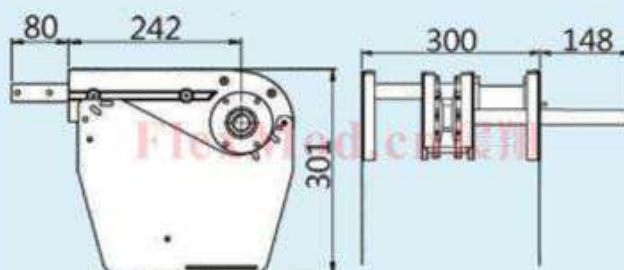

FlexMod.cn 晨翔

CXBEB 0A295LU Basic drive unit
(基本驱动单元)
Dia. 25mm Transmission on
left-hand side
(传动装置在左侧)

CXBEB 0A295RU Basic drive unit
(基本驱动单元)
Dia. 25mm Transmission on
right-hand side
(传动装置在右侧)

FlexMod.cn 晨翔

CXBEB 0A295LU
Dia. 25mm to 20mm

Drive unit(驱动单元)
Transmission on
left-hand side
(传动装置在左侧)
SEW SA37
SEW WA 30
SEW WA 20

CXBEB 0A295RU
Dia. 25mm to 20mm

Drive unit(驱动单元)
Transmission on
left-hand side
(传动装置在右侧)
SEW SA37
SEW WA 30
SEW WA 20