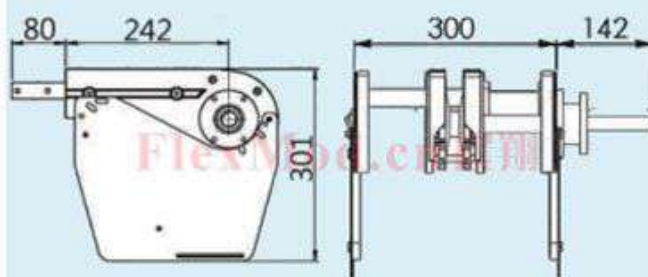

FlexMod.cn 晨翔

CXBEB 0A295LU Basic drive unit
(基本驱动单元)
Dia. 25mm Transmission on
left-hand side
(传动装置在左侧)

CXBEB 0A295RU Basic drive unit
(基本驱动单元)
Dia. 25mm Transmission on
right-hand side
(传动装置在右侧)

FlexMod.cn 晨翔

CXBEB 0A295LU
Dia. 25mm to 20mm

Drive unit(驱动单元)
Transmission on
left-hand side
(传动装置在左侧)
SEW SA37
SEW WA 30
SEW WA 20

CXBEB 0A295RU
Dia. 25mm to 20mm

Drive unit(驱动单元)
Transmission on
left-hand side
(传动装置在右侧)
SEW SA37
SEW WA 30
SEW WA 20