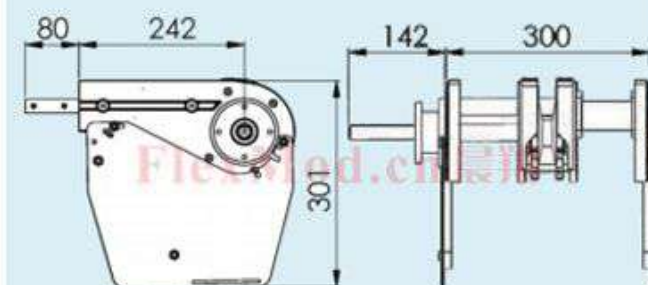

FlexMod.cn 晨翔

CXBEB 0A295LU Basic drive unit
(基本驱动单元)
Dia. 25mm Transmission on
left-hand side
(传动装置在左侧)

CXBEB 0A295RU Basic drive unit
(基本驱动单元)
Dia. 25mm Transmission on
right-hand side
(传动装置在右侧)

FlexMod.cn 晨翔

CXBEB 0A295LU
Dia. 25mm to 20mm

Drive unit(驱动单元)
Transmission on
left-hand side
(传动装置在左侧)
SEW SA37
SEW WA 30
SEW WA 20

CXBEB 0A295RU
Dia. 25mm to 20mm

Drive unit(驱动单元)
Transmission on
left-hand side
(传动装置在右侧)
SEW SA37
SEW WA 30
SEW WA 20