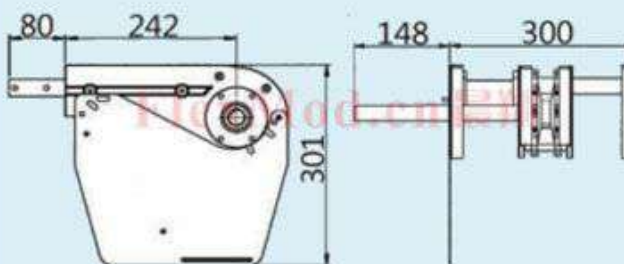

FlexMod.cn 晨翔

CXBEB 0A295LU Basic drive unit
(基本驱动单元)
Dia. 25mm Transmission on
left-hand side
(传动装置在左侧)

CXBEB 0A295RU Basic drive unit
(基本驱动单元)
Dia. 25mm Transmission on
right-hand side
(传动装置在右侧)

FlexMod.cn 晨翔

CXBEB 0A295LU
Dia. 25mm to 20mm

Drive unit(驱动单元)
Transmission on
left-hand side
(传动装置在左侧)
SEW SA37
SEW WA 30
SEW WA 20

CXBEB 0A295RU
Dia. 25mm to 20mm

Drive unit(驱动单元)
Transmission on
left-hand side
(传动装置在右侧)
SEW SA37
SEW WA 30
SEW WA 20