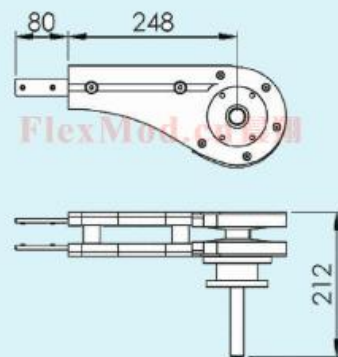

CXTEB 0HLGUA  
Dia. 25mm to 20mm

Drive unit (驱动单元)  
Direct drive (直接驱动)  
left-hand side (左出轴)  
SEW SA37  
SEW WA30  
SEW WA 20

CXTEB 0HLGUA  
Dia. 25mm to 20mm

Drive unit (驱动单元)  
Direct drive (直接驱动)  
right-hand side (右出轴)  
SEW SA37  
SEW WA30  
SEW WA 20