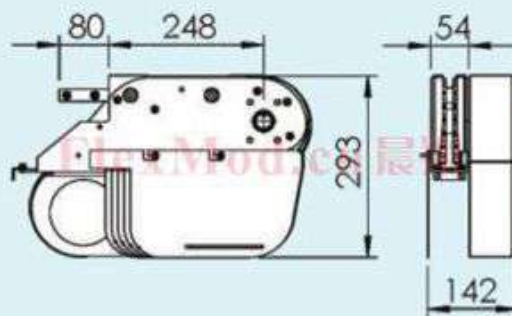

FlexMod.cn 辰翔

CXS

CXSEB 0HLA Drive unit (驱动单元)
Transmission on left-hand side
(传动装置在左侧)

CXSEB 0HRA Drive unit (驱动单元)
Transmission on right-hand side
(传动装置在左侧)

CXSEB 0HLGP Drive unit (驱动单元)
 Direct drive without
 slack, left-hand side
 (左出轴)

CXSEB 0HRGP Drive unit (驱动单元)
 Direct drive without
 slack, right-hand side
 (右出轴)