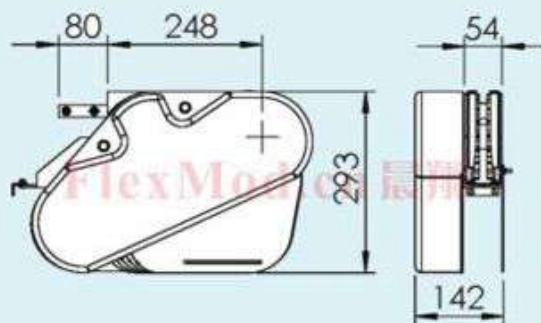

FlexMod.cn 辰翔

CXS

CXSEB 0HLA Drive unit (驱动单元)
Transmission on left-hand side
(传动装置在左侧)

CXSEB 0HRA Drive unit (驱动单元)
Transmission on right-hand side
(传动装置在左侧)

CXSEB 0HLGP Drive unit (驱动单元)
 Direct drive without
 slack, left-hand side
 (左出轴)

CXSEB 0HRGP Drive unit (驱动单元)
 Direct drive without
 slack, right-hand side
 (右出轴)