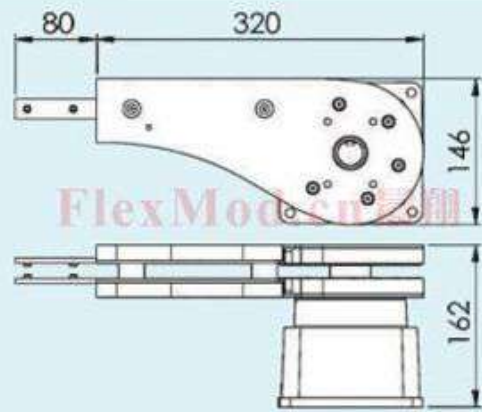

FlexMod.cn 辰翔

CXS

CXSEB 0HLA Drive unit (驱动单元)
Transmission on left-hand side
(传动装置在左侧)

CXSEB 0HRA Drive unit (驱动单元)
Transmission on right-hand side
(传动装置在左侧)

CXSEB 0HLGP Drive unit (驱动单元)
 Direct drive without
 slack, left-hand side
 (左出轴)

CXSEB 0HRGP Drive unit (驱动单元)
 Direct drive without
 slack, right-hand side
 (右出轴)