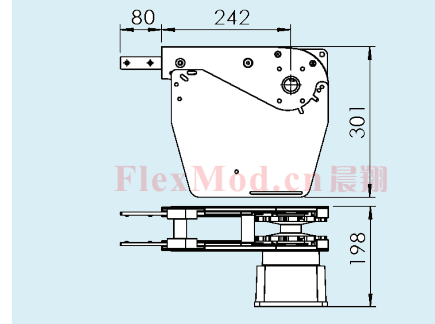

End drive units (驱动单元)

FlexMod®

End drive units (驱动单元)

FlexMod®

CXBEB 0A85HL Drive unit (驱动单元)
Transmission on left-hand side (传动装置在左侧)

CXBEB 0A85HR Drive unit (驱动单元)
Transmission on right-hand side (传动装置在右侧)

CXBEB 0A85HLP Drive unit (驱动单元)
Direct drive (直接单元)
left-hand side (左出轴)

CXBEB 0A85HRP Drive unit (驱动单元)
Direct drive (直接单元)
right-hand side (右出轴)