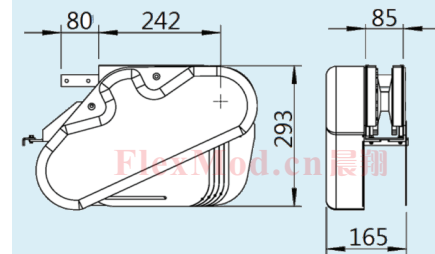

End drive units (驱动单元)

FlexMod®

End drive units (驱动单元)

FlexMod®

CXBEB 0A85HL Drive unit (驱动单元)
Transmission on left-hand side (传动装置在左侧)

CXBEB 0A85HR Drive unit (驱动单元)
Transmission on right-hand side (传动装置在右侧)

CXBEB 0A85HLP Drive unit (驱动单元)
Direct drive (直接单元)
left-hand side (左出轴)

CXBEB 0A85HRP Drive unit (驱动单元)
Direct drive (直接单元)
right-hand side (右出轴)