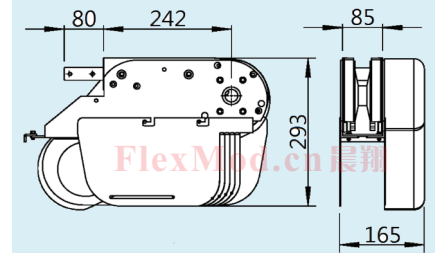

End drive units (驱动单元)

FlexMod®

End drive units (驱动单元)

FlexMod®

CXBEB 0A85HL Drive unit (驱动单元)
Transmission on left-hand side (传动装置在左侧)

CXBEB 0A85HR Drive unit (驱动单元)
Transmission on right-hand side (传动装置在右侧)

CXBEB 0A85HLP Drive unit (驱动单元)
Direct drive (直接单元)
left-hand side (左出轴)

CXBEB 0A85HRP Drive unit (驱动单元)
Direct drive (直接单元)
right-hand side (右出轴)